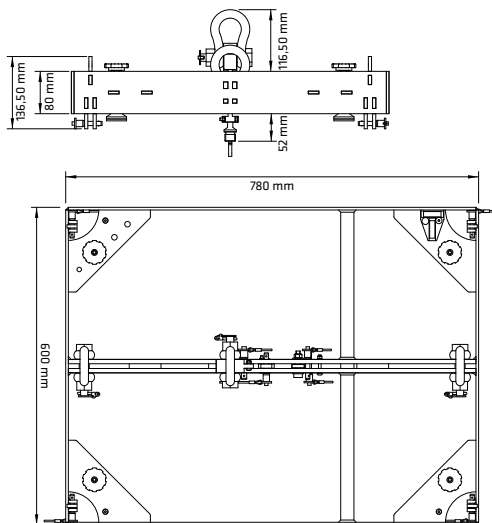

CRF-80

Rigging Frame

Part number: 1007678

The CRF-80 serves as a flying frame for all COSMO M/H units as well as for the flyable CF 118 subwoofer. The flying frame can be loaded with up to 700 kg and is used with large COSMO setups and when flying additional CF 118s. With the C-M20 adapter, the frame serves as a connection between C SUB and COSMO M/H units in ground-stack operation.

Characteristics

- Ideal for ground-stack applications in combination with the C SUB subwoofers
- MWL: 700 kg
- Dimensions: 780 x 137 x 600 mm
- Weight: 19.1 kg
- Items delivered:
 - CRF-80 flying frame
 - C-PPA Pick Point Adapter
 - C-M20 Adapter
 - 4 adjustable feet
 - 3 shackles

Case CRF-80

Part number: 1007724

This sturdy case offers space for up to two CRF-80 flying frames.

Compatible with

- COSMO: C 6, C 8 and C 10 mid/high units as well as CF 118 subwoofer