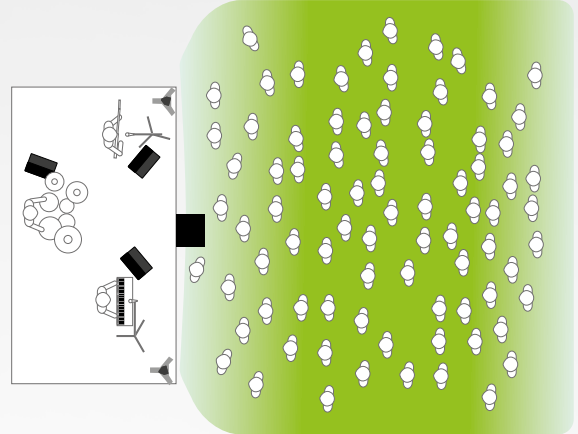

Extended sweet spot

Conventional speakers' volume and high-frequency levels drop sharply with increasing distance.

Everyone in the audience has the best seat in the house, courtesy of ELEMENTS GALA. In contrast to conventional speakers, its line-source arrays distribute signals evenly with the frequency response and volume remaining uniform throughout the hall – not too loud up front, not too soft in the back.

Always on the level

ELEMENTS GALA always rises to the occasion, with included cordless column extension poles that bring the speakers up to the right level when the system is set up on the floor rather than on stage.