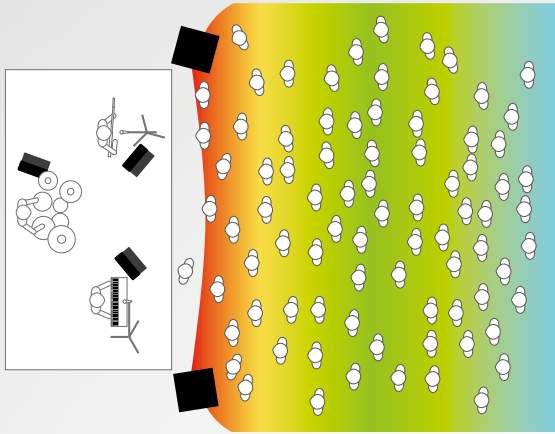

This stereo system handles as elegantly as it looks: setting up and tearing down ELEMENTS GALA is a time-saving exercise in convenience thanks to the E-Connect coupler/signal bus.

About ELEMENTS

Minimalist Visuals, Max Audio Experience

ELEMENTS has been a pillar of modern line array technology since it debuted – these columns' phenomenal ease of use, elegant visuals and stunning soundscapes are milestone achievements.

With a beautifully balanced frequency spectrum, excellent speech intelligibility and near uniform volume from the first to the last row, ELEMENTS serves up tasty sonic treats for audiences to enjoy.

Extended sweet spot

Conventional speakers' volume and high-frequency levels drop sharply with increasing distance.

Everyone in the audience has the best seat in the house, courtesy of ELEMENTS GALA. In contrast to conventional speakers, its line-source arrays distribute signals evenly with the frequency response and volume remaining uniform throughout the hall – not too loud up front, not too soft in the back.