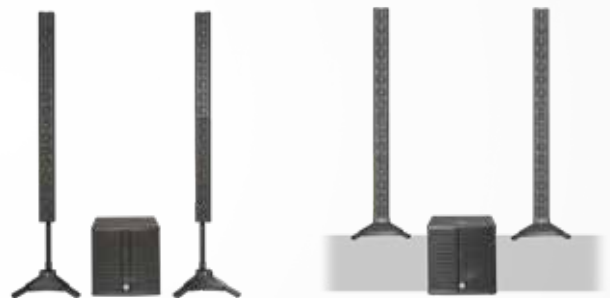

Highlights

- Fully featured, active stereo line-source PA
- Newly developed digital controller tuned to serve up stellar sound
- Newly developed 2,000-watt power amp section sized to provide ample headroom
- Newly developed 15" subwoofer engineered to deliver powerful, low-ranging bass response
- Special filter presets tailored for Small Venue and Long Distance applications
- Extendable with HK Audio L SUB 1500 A add-on subwoofer for applications requiring even more muscular bass
- ELEMENTS comes with a five-year HK Audio warranty*

Extended sweet spot

Conventional speakers' volume and high-frequency levels drop sharply with increasing distance.

Everyone in the audience has the best seat in the house, courtesy of ELEMENTS GALA. In contrast to conventional speakers, its line-source arrays distribute signals evenly with the frequency response and volume remaining uniform throughout the hall – not too loud up front, not too soft in the back.

Always on the level

ELEMENTS GALA always rises to the occasion, with included cordless column extension poles that bring the speakers up to the right level when the system is set up on the floor rather than on stage.

Scope of delivery

Unbox, plug in and go – the delivery scope of ELEMENTS GALA leaves nothing to be desired.

4 x E 835

1 x ELEMENTS GALA SUB 15

2 x EF 45

2 x EP 2

2 x LS 10 Speakon cable

Optionally available accessories